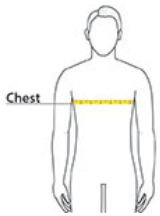

HOW TO MEASURE

CHEST

Measure under the arm and around the fullest part of the chest with arms down, keeping tape horizontal.

COLORS

Black
PMS BLACK
C

Dark Khaki
PMS 2325C

Navy

Shadow Grey
PMS 7540C